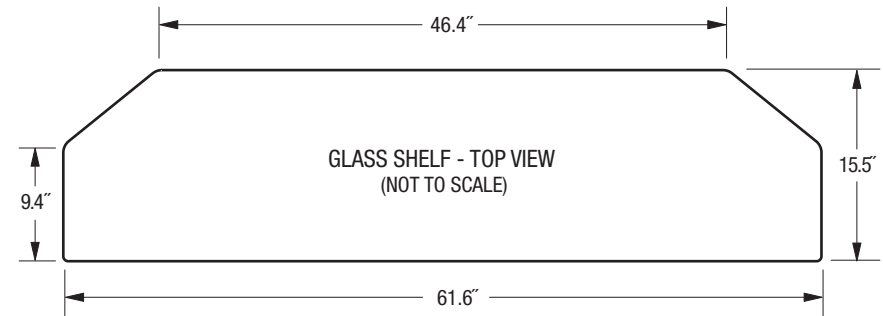

MB-S73

Matching Base for WD-73735 / WD-73736

TOP

OVERALL DIMENSIONS (Approx.)

TV+Base Height	Effective Height	Width	Depth	Weight
60.2"	16.6"	65.2"	16.4"	79.2 lbs.

FRONT

LEFT SIDE

GLASS SHELF HEIGHT ADJUSTABLE; SHOWN IN CENTERMOST POSITION

Note: Illustrations not necessarily to scale. Descriptions and specifications subject to change without notice. The dimensions are approximate for general information when deciding the locations and placements of the product. When creating a custom-built environment for this product, please take exact measurements from the specific unit to be installed before doing any finished carpentry. When installing the unit, allow for air circulation, ventilation, and variations due to manufacturing tolerances. The cosmetic appearance of the product may vary from that depicted here. Not responsible for typographical or printed errors.