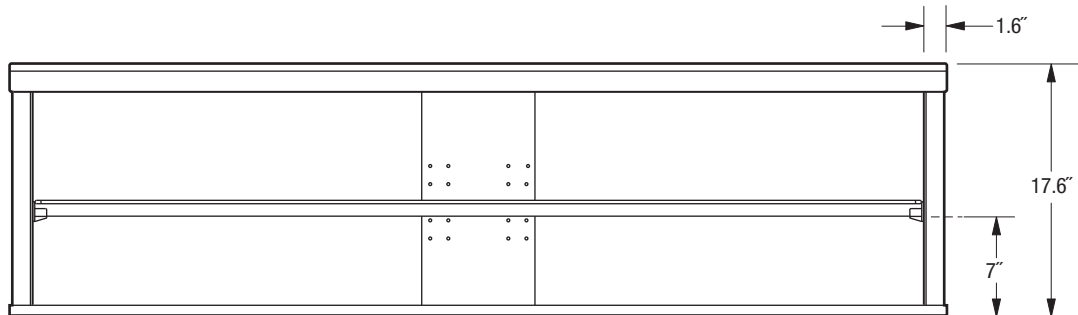

MB-S73

Matching Base for WD-73735 / WD-73736

TOP

OVERALL DIMENSIONS (Approx.)

TV+Base Height	Effective Height	Width	Depth	Weight
60.2"	16.6"	65.2"	16.4"	79.2 lbs.

FRONT

LEFT SIDE

GLASS SHELF HEIGHT ADJUSTABLE; SHOWN IN CENTERMOST POSITION

Note: Illustrations not necessarily to scale. Descriptions and specifications subject to change without notice. The dimensions are approximate for general information when deciding the locations and placements of the product. When creating a custom-built environment for this product, please take exact measurements from the specific unit to be installed before doing any finished carpentry. When installing the unit, allow for air circulation, ventilation, and variations due to manufacturing tolerances. The cosmetic appearance of the product may vary from that depicted here. Not responsible for typographical or printed errors.