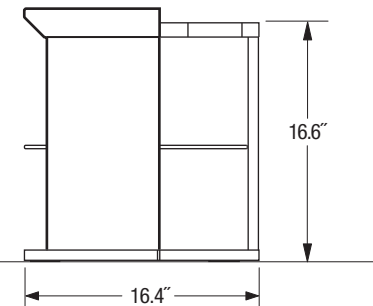

MB-S73

Matching Base for WD-73735 / WD-73736

TOP

OVERALL DIMENSIONS (Approx.)

TV+Base Height	Effective Height	Width	Depth	Weight
60.2"	16.6"	65.2"	16.4"	79.2 lbs.

FRONT

LEFT SIDE

GLASS SHELF HEIGHT ADJUSTABLE; SHOWN IN CENTERMOST POSITION

Note: Illustrations not necessarily to scale. Descriptions and specifications subject to change without notice. The dimensions are approximate for general information when deciding the locations and placements of the product. When creating a custom-built environment for this product, please take exact measurements from the specific unit to be installed before doing any finished carpentry. When installing the unit, allow for air circulation, ventilation, and variations due to manufacturing tolerances. The cosmetic appearance of the product may vary from that depicted here. Not responsible for typographical or printed errors.