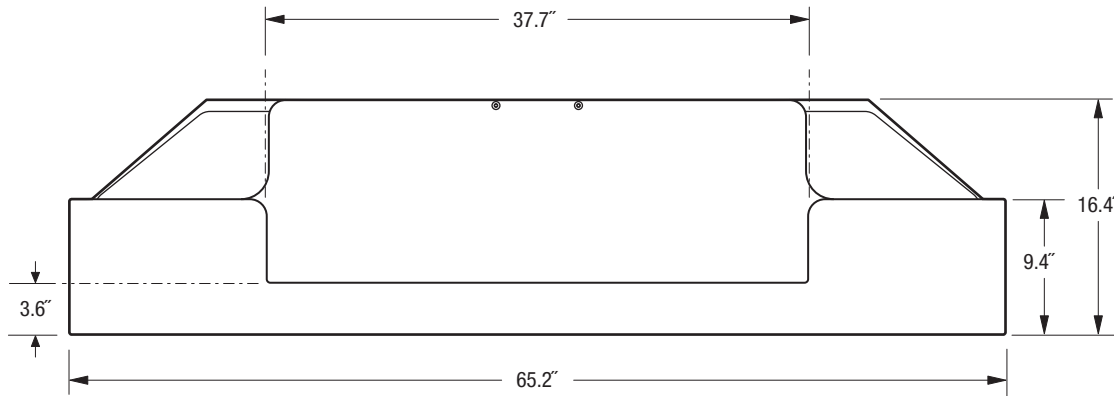

MB-S73

Matching Base for WD-73735 / WD-73736

TOP

OVERALL DIMENSIONS (Approx.)

TV+Base Height	Effective Height	Width	Depth	Weight
60.2"	16.6"	65.2"	16.4"	79.2 lbs.

FRONT

LEFT SIDE

GLASS SHELF HEIGHT ADJUSTABLE; SHOWN IN CENTERMOST POSITION

Note: Illustrations not necessarily to scale. Descriptions and specifications subject to change without notice. The dimensions are approximate for general information when deciding the locations and placements of the product. When creating a custom-built environment for this product, please take exact measurements from the specific unit to be installed before doing any finished carpentry. When installing the unit, allow for air circulation, ventilation, and variations due to manufacturing tolerances. The cosmetic appearance of the product may vary from that depicted here. Not responsible for typographical or printed errors.