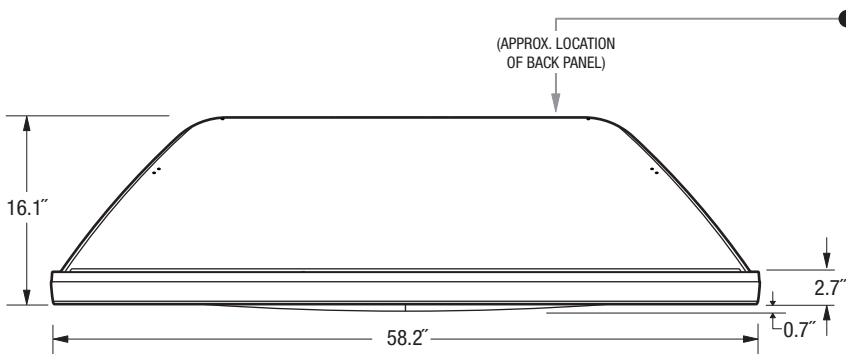

WD-65736

1080p DLP® HDTV

OVERALL DIMENSIONS (Approx.)

Height	Width	Depth	TV Weight	Power Consumption
39.5"	58.2"	16.1"	72.2 lbs	270 W

TOP

BACK PANEL

FRONT

LEFT SIDE

Note: Illustrations not necessarily to scale.

Descriptions and specifications subject to change without notice. The dimensions are approximate for general information when deciding the locations and placements of the product. When creating a custom-built environment for this product, please take exact measurements from the specific unit to be installed before doing any finished carpentry. When installing the unit, allow for air circulation, ventilation, and variations due to manufacturing tolerances. The cosmetic appearance of the product may vary from that depicted here. Not responsible for typographical or printed errors.