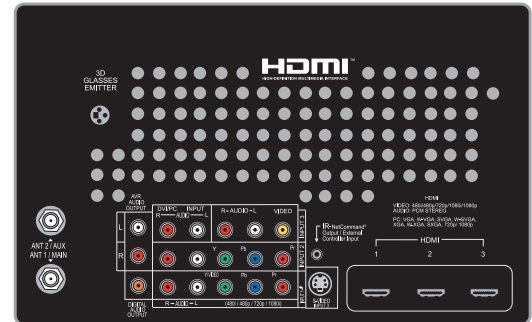

WD-65736

1080p DLP® HDTV

OVERALL DIMENSIONS (Approx.)

Height	Width	Depth	TV Weight	Power Consumption
39.5"	58.2"	16.1"	72.2 lbs	270 W

TOP

BACK PANEL

FRONT

LEFT SIDE