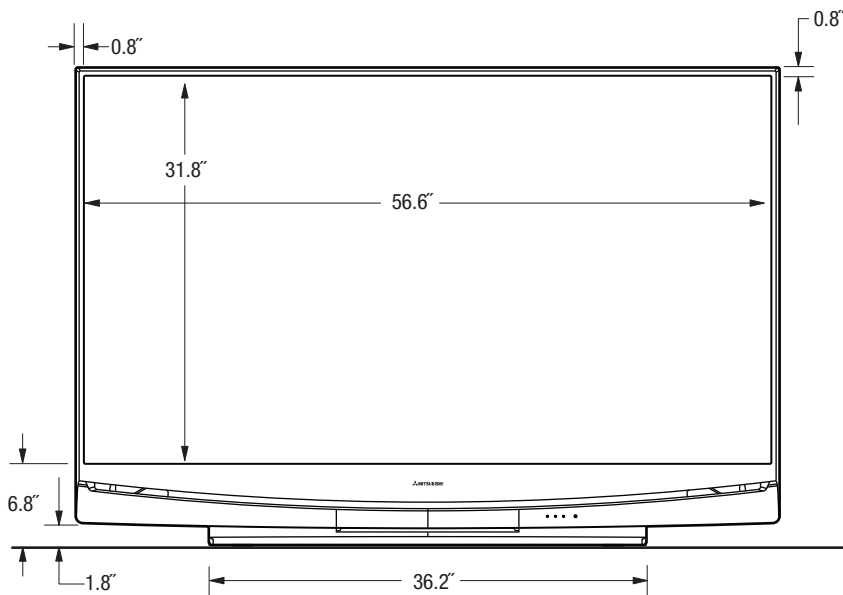

WD-65736

1080p DLP® HDTV

OVERALL DIMENSIONS (Approx.)

Height	Width	Depth	TV Weight	Power Consumption
39.5"	58.2"	16.1"	72.2 lbs	270 W

TOP

BACK PANEL

FRONT

LEFT SIDE

Note: Illustrations not necessarily to scale.

Descriptions and specifications subject to change without notice. The dimensions are approximate for general information when deciding the locations and placements of the product. When creating a custom-built environment for this product, please take exact measurements from the specific unit to be installed before doing any finished carpentry. When installing the unit, allow for air circulation, ventilation, and variations due to manufacturing tolerances. The cosmetic appearance of the product may vary from that depicted here. Not responsible for typographical or printed errors.