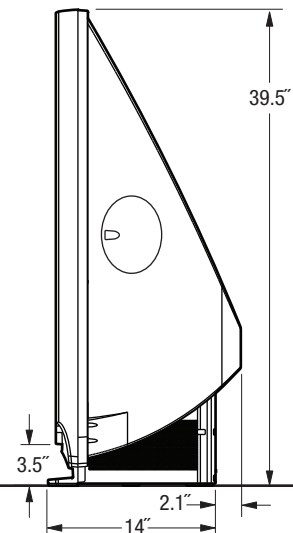

WD-65736

1080p DLP® HDTV

OVERALL DIMENSIONS (Approx.)

Height	Width	Depth	TV Weight	Power Consumption
39.5"	58.2"	16.1"	72.2 lbs	270 W

TOP

BACK PANEL

FRONT

LEFT SIDE

Note: Illustrations not necessarily to scale.

Descriptions and specifications subject to change without notice. The dimensions are approximate for general information when deciding the locations and placements of the product. When creating a custom-built environment for this product, please take exact measurements from the specific unit to be installed before doing any finished carpentry. When installing the unit, allow for air circulation, ventilation, and variations due to manufacturing tolerances. The cosmetic appearance of the product may vary from that depicted here. Not responsible for typographical or printed errors.