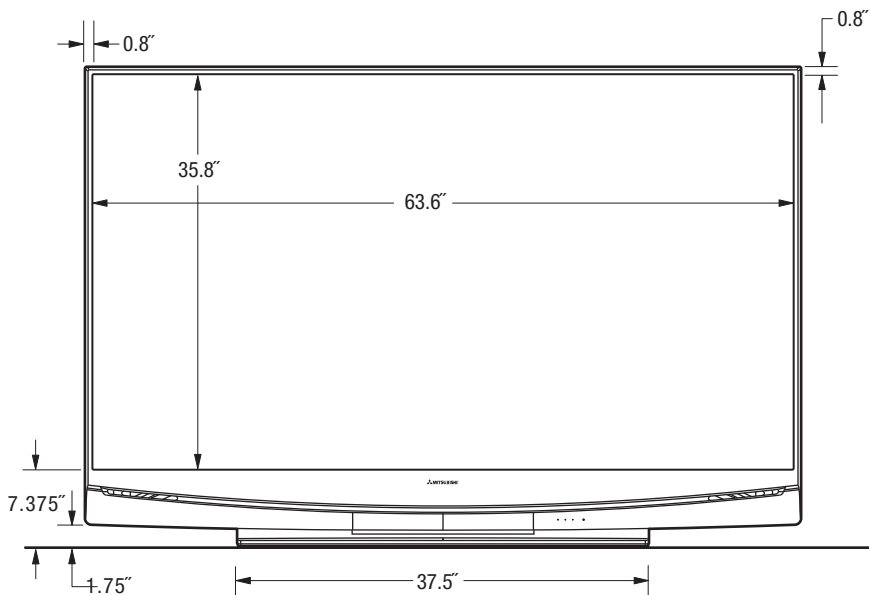

WD-73735

1080p DLP® HDTV

OVERALL DIMENSIONS (Approx.)

Height	Width	Depth	TV Weight	Power Consumption
43.6"	65.2"	17.5"	93.0 lbs	265 W

TOP

BACK PANEL

FRONT

LEFT SIDE

Note: Illustrations not necessarily to scale.

Descriptions and specifications subject to change without notice. The dimensions are approximate for general information when deciding the locations and placements of the product. When creating a custom-built environment for this product, please take exact measurements from the specific unit to be installed before doing any finished carpentry. When installing the unit, allow for air circulation, ventilation, and variations due to manufacturing tolerances. The cosmetic appearance of the product may vary from that depicted here. Not responsible for typographical or printed errors.