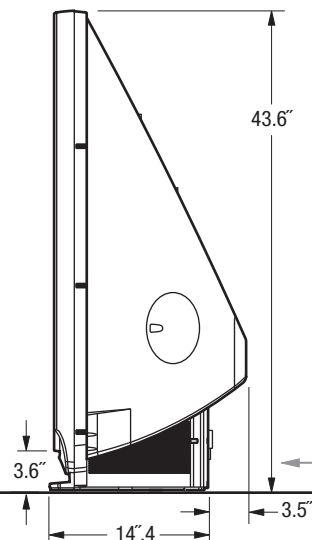

WD-73735

1080p DLP® HDTV

OVERALL DIMENSIONS (Approx.)

Height	Width	Depth	TV Weight	Power Consumption
43.6"	65.2"	17.5"	93.0 lbs	265 W

TOP

BACK PANEL

FRONT

LEFT SIDE

Note: Illustrations not necessarily to scale.

Descriptions and specifications subject to change without notice. The dimensions are approximate for general information when deciding the locations and placements of the product. When creating a custom-built environment for this product, please take exact measurements from the specific unit to be installed before doing any finished carpentry. When installing the unit, allow for air circulation, ventilation, and variations due to manufacturing tolerances. The cosmetic appearance of the product may vary from that depicted here. Not responsible for typographical or printed errors.