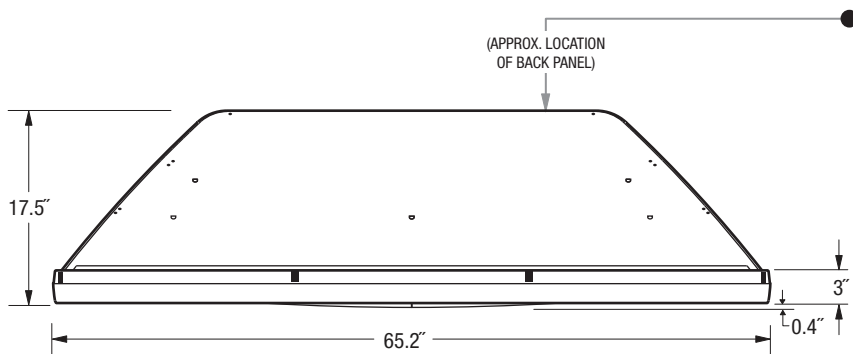

WD-73735

1080p DLP® HDTV

OVERALL DIMENSIONS (Approx.)

Height	Width	Depth	TV Weight	Power Consumption
43.6"	65.2"	17.5"	93.0 lbs	265 W

TOP

BACK PANEL

FRONT

LEFT SIDE

Note: Illustrations not necessarily to scale.

Descriptions and specifications subject to change without notice. The dimensions are approximate for general information when deciding the locations and placements of the product. When creating a custom-built environment for this product, please take exact measurements from the specific unit to be installed before doing any finished carpentry. When installing the unit, allow for air circulation, ventilation, and variations due to manufacturing tolerances. The cosmetic appearance of the product may vary from that depicted here. Not responsible for typographical or printed errors.