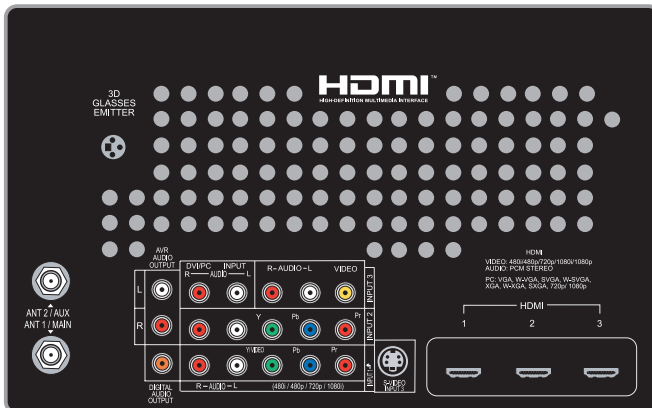

Backpanel

Optical System	
Display Type	1080p DLP®
Pixel Resolution (horizontal x vertical*)	1920 x 1080
Lamp Power	180 Watts
Video Performance	
Mitsubishi Exclusive Processor	6-Color
Video Format Conversion	Plush1080p®
HDMI 1.3a™	Yes
Deep Color (36 bit) and x.v.Color™	Yes
PerfectColor™	Yes
Video Noise Reduction	Color 4D
Picture Format Modes (4:3 sources)	6
Picture Format Modes (16:9 sources)	3
User Controls	
Easy Connect™	Yes
ChannelView™	Yes
A/V Adjustment (memorized by input)	Yes
Color Temperature Control (by input)	High/Low
Video Modes: Brilliant/Bright/Natural/Game	Yes
Full Screen Image Freeze	Yes
Audio	
Internal Loudspeakers	Stereo Full Range
Speaker Size	5 1/2" x 2 1/4"
Output Power (watts/ch.)	10W x 2
Level Sound (Dynamics Limiter)	Yes
Digital Output (PCM) for All Analog Sources	Yes
Tuning	
Combined Tuner Analog/Digital/Cable (In The Clear)	1
Antenna (RF) Inputs	2
Front Inputs	
Front Component/Composite Combined	1
Front USB Photo Input	1
Rear Inputs	
Component Input (480i/480P/720P/1080i) (One Component/Composite Combined)	2
Rear A/V Inputs with S-Video	1
Rear Stereo Audio Input for PC/DVI Source	1
Rear HDMI™ Inputs	3
480i, 480p, 720p, 1080i (60Hz)	Yes
1080p (24Hz, 30Hz, 60Hz)	Yes
HDMI™ Digital PC Compatibility	
640 x 480, 898 x 480, 800 x 600, 1064 x 600, 1024 x 768, 1280 x 720, 1365 x 768, 1280 x 1024 @ 60Hz	Yes
1920 x 1080 @ 24Hz, 30Hz, 60Hz	Yes
Outputs	
Stereo Audio Output	1 (fixed)
Digital Audio Output (Dolby® Digital / PCM)	1 (coaxial)
3D IR Emitter	1
Remote Control	
Remote Control	Partially Illuminated
5 Device Multibrand Illuminated Remote	Yes
Customization Features	
Direct IR Input Selection	Yes
Direct IR Format Selection	Yes
Independent IR Power ON / OFF	Yes