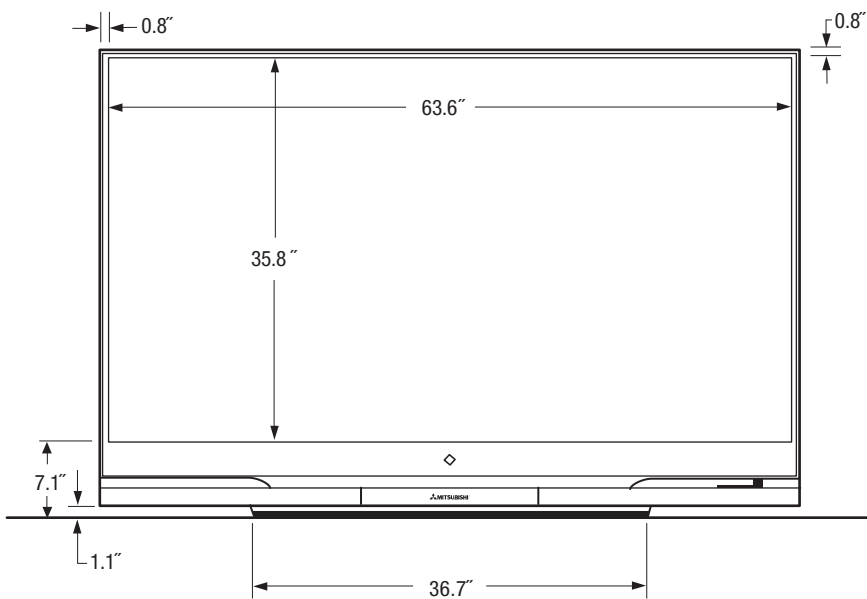

WD-73835

1080p DLP® HDTV

OVERALL DIMENSIONS (Approx.)

Height	Width	Depth	TV Weight	Power Consumption
43.6"	65.2"	17.5"	95.2 lbs	270 W

TOP

BACK PANEL

FRONT

LEFT SIDE

Note: Illustrations not necessarily to scale.

Descriptions and specifications subject to change without notice. The dimensions are approximate for general information when deciding the locations and placements of the product. When creating a custom-built environment for this product, please take exact measurements from the specific unit to be installed before doing any finished carpentry. When installing the unit, allow for air circulation, ventilation, and variations due to manufacturing tolerances. The cosmetic appearance of the product may vary from that depicted here. Not responsible for typographical or printed errors.