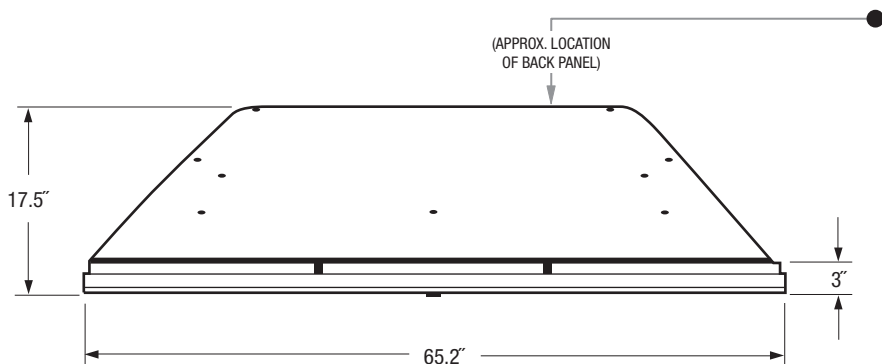

WD-73835

1080p DLP® HDTV

OVERALL DIMENSIONS (Approx.)

Height	Width	Depth	TV Weight	Power Consumption
43.6"	65.2"	17.5"	95.2 lbs	270 W

TOP

BACK PANEL

FRONT

LEFT SIDE

Note: Illustrations not necessarily to scale.

Descriptions and specifications subject to change without notice. The dimensions are approximate for general information when deciding the locations and placements of the product. When creating a custom-built environment for this product, please take exact measurements from the specific unit to be installed before doing any finished carpentry. When installing the unit, allow for air circulation, ventilation, and variations due to manufacturing tolerances. The cosmetic appearance of the product may vary from that depicted here. Not responsible for typographical or printed errors.