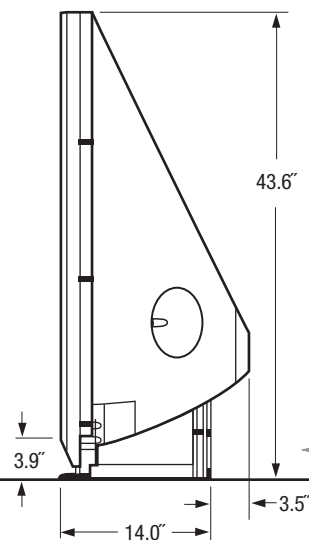

WD-73835

1080p DLP® HDTV

OVERALL DIMENSIONS (Approx.)

Height	Width	Depth	TV Weight	Power Consumption
43.6"	65.2"	17.5"	95.2 lbs	270 W

TOP

BACK PANEL

FRONT

LEFT SIDE

Note: Illustrations not necessarily to scale.

Descriptions and specifications subject to change without notice. The dimensions are approximate for general information when deciding the locations and placements of the product. When creating a custom-built environment for this product, please take exact measurements from the specific unit to be installed before doing any finished carpentry. When installing the unit, allow for air circulation, ventilation, and variations due to manufacturing tolerances. The cosmetic appearance of the product may vary from that depicted here. Not responsible for typographical or printed errors.